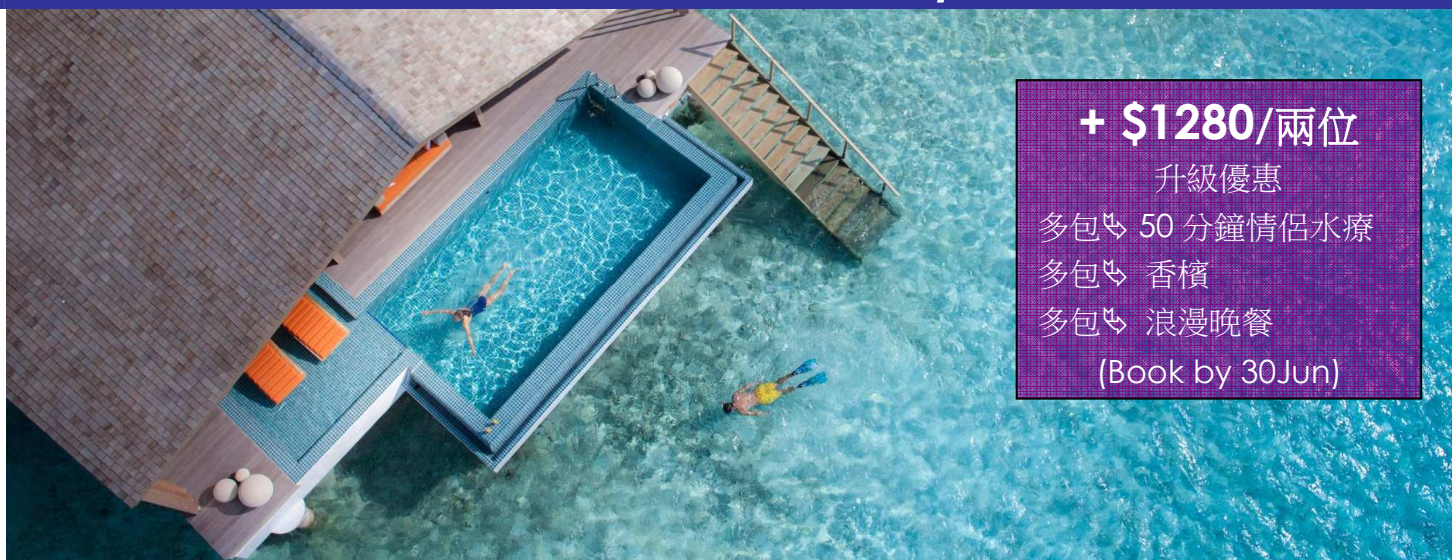

3 Nights Maldives Hotels

UL104 Maldives to Colombo 2045/2240

UL402 Colombo to Bangkok 0140/0635

2 Nights Bangkok Hotels

UL 890 Bangkok to HK 1315/1655

Booking Class & High Season,
please refer table

MLEUL2

Booking must be made
on/before 15MAY2017

CLUB MED FINOLHU VILLAS, MALDIVES

+ \$1280/兩位

升級優惠

多包 50 分鐘情侶水療

多包 香檳

多包 浪漫晚餐

(Book by 30Jun)

All Inclusive Meal