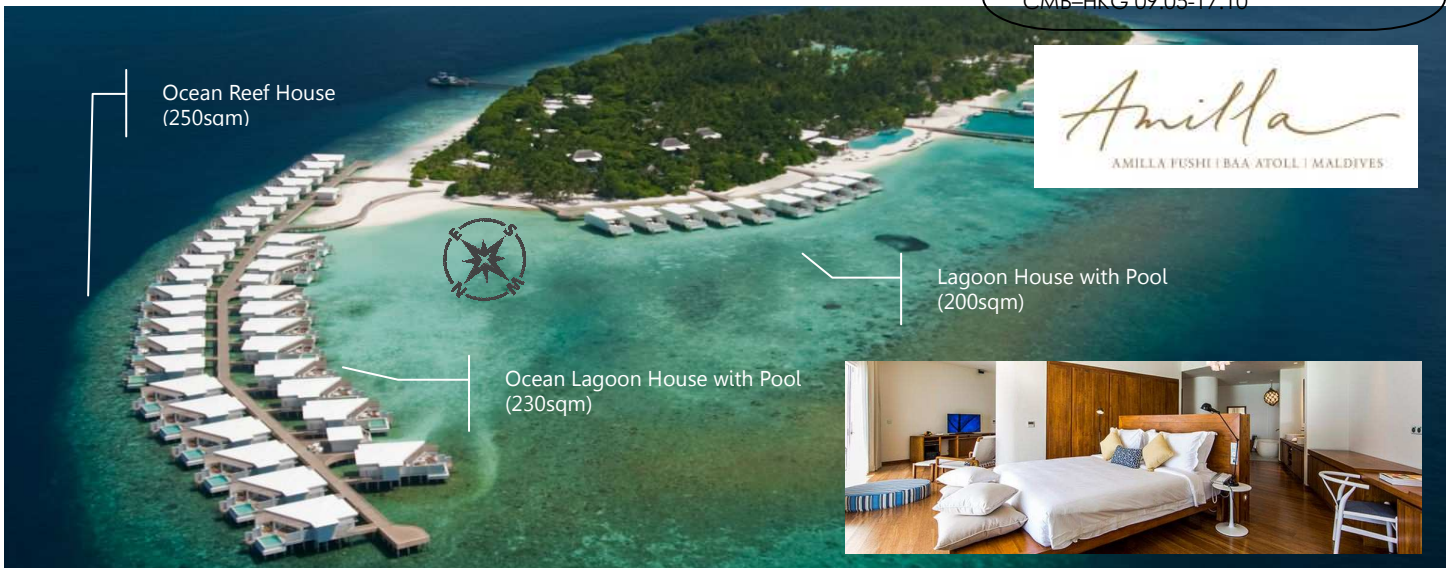

Flight Schedule suggestion.

HKG-CMB 18:05-22:55 * **Over Night**

CMB-MLE 07:20-08:15

Stay Maldives Resort

MLE-CMB 00:15-02:10

CMB-HKG 09:05-17:10

AMILLA FUSHI RESORT & SPA HALF BOARD PACKAGE (HB)	1/2 DBL PACKAGE (Until 19Dec'19)			EXTRA PERSON	
	Ocean Reef House	Lagoon House	Ocean Lagoon House	ADT	CHD
3NTS : (1N CMB Serendiva) + (3N MLE)	\$14,299	\$15,599	\$16,899	\$10,799	\$5,399
4NTS : (1N CMB Serendiva) + (4N MLE)	\$17,799	\$19,499	\$21,299	\$12,999	\$5,499
AMILLA FUSHI-Extension Night (PRPN)	\$4,400	\$5,200	\$6,000	\$1,240	\$100
	(05Jul-31Aug)+\$1600 (01Oct-19Dec)+\$400 Surcharge per room per night				